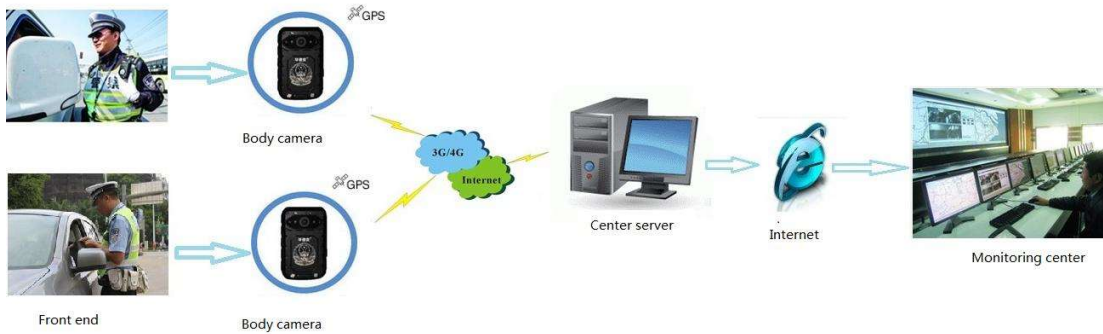

### Key Feature

- . 1080P 30fps Recording; 720P 30fps for 4G live view
- . HD 40MP, JPG, Max Resolution up to 7696\*4329
- . Built-in GPS: Remote Live Tracking
- . Built-in 3G / LTE-4G/WIFI: For wireless video/audio transmission;
- . 125 Degree Wide-angle Viewing
- . Continue Recording Time: 6 hours 1080p 30fps recording (with one battery, and turn 4G, WIFI off)

# Real - Time Intercom

- Extremely low power architecture
- Advanced Image Processing
- Advanced Video and Display Processing
- High-quality HD video
- Exceptionally efficient multi-core processor architecture

## Specification

1	Chip Set	Powerful Ambarella A12 core
2	OS	Linux 3.10.73
3	Startup Time	< 10 Seconds (From power on recording)
4	Image Sensor	1/2.9" color CMOS sensor, 4MP
5	Image Angle	HOV $\geq 125^\circ$
6	Light Compensation	Infrared Light, range up to 15 Meters; Up to 8 Meters with Visible face image
7	IR-Cut	Automatic
8	Snap shot	JPG, up to 40M(8640*4752) pixel
9	Video Format	H.264
10	Recording Resolution	1920×1080p30 for recording and 1280×720p30 for 4G live view
11	Low Bit Rate	Ambarella Smart AVC technology for volume saving
12	FPS	30fps
13	Audio Format	PCM
14	Dewarp	Dewarp processing for fish eye lens or wide-angle lens
15	Playback	32X Fast Forward
16	LCD	320*240, 2.0-inch TFT-LCD High-Resolution Color Display
17	LCD brightness	>200cd/m <sup>2</sup>
18	Water Mark	User ID, Time and date Stamp, GPS coordinates Imbedded into Video
19	Data Port	Mini USB & 14pin Auxiliary port
20	Storage Capacity	16GB/32GB/64GB/128GB