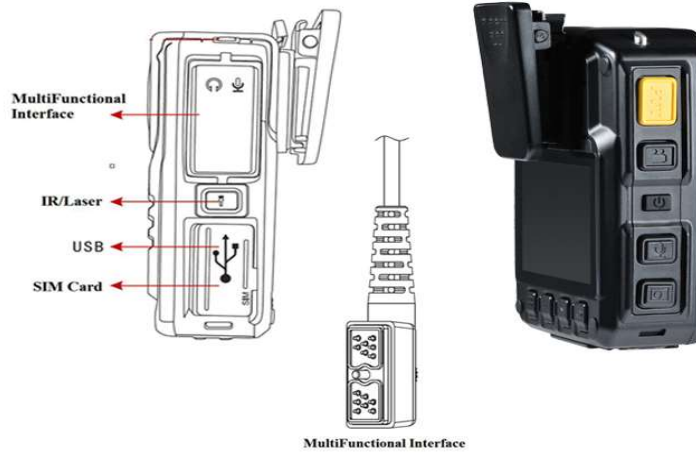

## Body Camera

**Wide Angle Wireless 3G LTE Police Body Camera, 40 MP 1080P, 32GB with GPS**

### Key Feature

- . 1080P 30fps Recording; 720P 30fps for 4G live view
- . HD 40MP, JPG, Max Resolution up to 7696\*4329
- . Built-in GPS: Remote Live Tracking
- . Built-in 3G / LTE-4G/WIFI: For wireless video/audio transmission;
- . 125 Degree Wide-angle Viewing
- . Continue Recording Time: 6 hours 1080p 30fps recording (with one battery, and turn 4G, WIFI off)

# Real - Time Intercom

- Extremely low power architecture
- Advanced Image Processing
- Advanced Video and Display Processing
- High-quality HD video
- Exceptionally efficient multi-core processor architecture

## Specification

1	Chip Set	Powerful Ambarella A12 core
2	OS	Linux 3.10.73
3	Startup Time	< 10 Seconds (From power on recording)
4	Image Sensor	1/2.9" color CMOS sensor, 4MP
5	Image Angle	HOV $\geq 125^\circ$
6	Light Compensation	Infrared Light, range up to 15 Meters; Up to 8 Meters with Visible face image
7	IR-Cut	Automatic
8	Snap shot	JPG, up to 40M(8640*4752) pixel
9	Video Format	H.264
10	Recording Resolution	1920×1080p30 for recording and 1280×720p30 for 4G live view
11	Low Bit Rate	Ambarella Smart AVC technology for volume saving
12	FPS	30fps
13	Audio Format	PCM
14	Dewarp	Dewarp processing for fish eye lens or wide-angle lens
15	Playback	32X Fast Forward
16	LCD	320*240, 2.0-inch TFT-LCD High-Resolution Color Display
17	LCD brightness	>200cd/m <sup>2</sup>
18	Water Mark	User ID, Time and date Stamp, GPS coordinates Imbedded into Video
19	Data Port	Mini USB & 14pin Auxiliary port
20	Storage Capacity	16GB/32GB/64GB/128GB