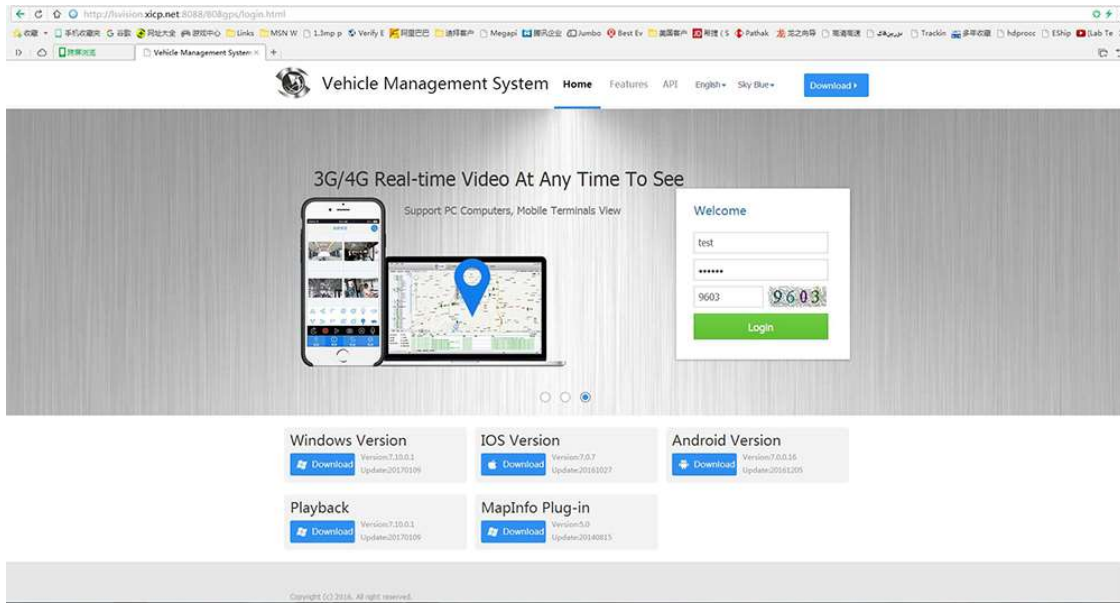

### Key Feature

- . 1080P 30fps Recording; 720P 30fps for 4G live view
- . HD 40MP, JPG, Max Resolution up to 7696\*4329
- . Built-in GPS: Remote Live Tracking
- . Built-in 3G / LTE-4G/WIFI: For wireless video/audio transmission;
- . 125 Degree Wide-angle Viewing
- . Continue Recording Time: 6 hours 1080p 30fps recording (with one battery, and turn 4G, WIFI off)

# Real - Time Intercom

- Extremely low power architecture
- Advanced Image Processing
- Advanced Video and Display Processing
- High-quality HD video
- Exceptionally efficient multi-core processor architecture