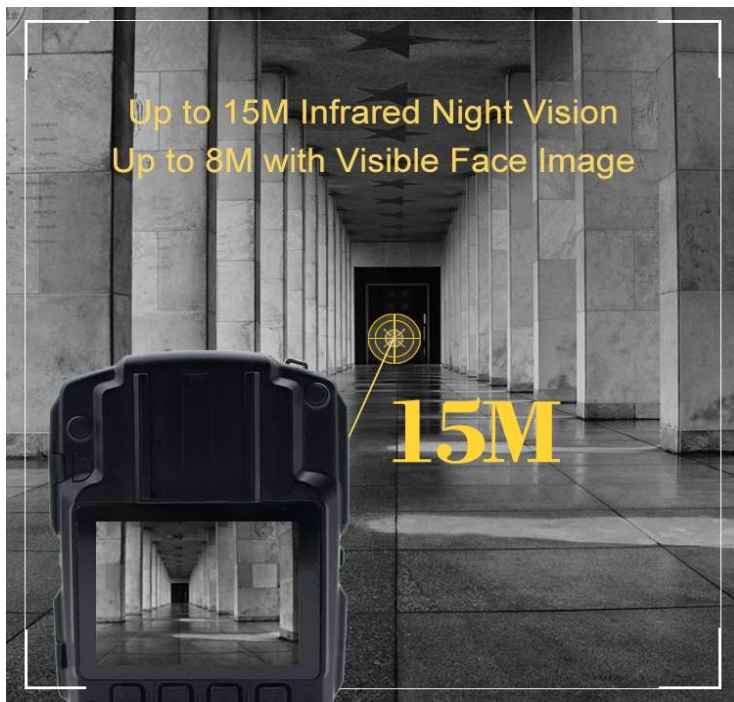

## Body Camera

**Wide Angle Wireless 3G LTE Police Body Camera, 40 MP 1080P, 32GB with GPS**

### Key Feature

- . 1080P 30fps Recording; 720P 30fps for 4G live view
- . HD 40MP, JPG, Max Resolution up to 7696\*4329
- . Built-in GPS: Remote Live Tracking
- . Built-in 3G / LTE-4G/WIFI: For wireless video/audio transmission;
- . 125 Degree Wide-angle Viewing
- . Continue Recording Time: 6 hours 1080p 30fps recording (with one battery, and turn 4G, WIFI off)

## Specification

1	Chip Set	Powerful Ambarella A12 core
2	OS	Linux 3.10.73
3	Startup Time	< 10 Seconds (From power on recording)
4	Image Sensor	1/2.9" color CMOS sensor, 4MP
5	Image Angle	HOV $\geq 125^\circ$
6	Light Compensation	Infrared Light, range up to 15 Meters; Up to 8 Meters with Visible face image
7	IR-Cut	Automatic
8	Snap shot	JPG, up to 40M(8640*4752) pixel
9	Video Format	H.264
10	Recording Resolution	1920×1080p30 for recording and 1280×720p30 for 4G live view
11	Low Bit Rate	Ambarella Smart AVC technology for volume saving
12	FPS	30fps
13	Audio Format	PCM
14	Dewarp	Dewarp processing for fish eye lens or wide-angle lens
15	Playback	32X Fast Forward
16	LCD	320*240, 2.0-inch TFT-LCD High-Resolution Color Display
17	LCD brightness	>200cd/m <sup>2</sup>
18	Water Mark	User ID, Time and date Stamp, GPS coordinates Imbedded into Video
19	Data Port	Mini USB & 14pin Auxiliary port
20	Storage Capacity	16GB/32GB/64GB/128GB