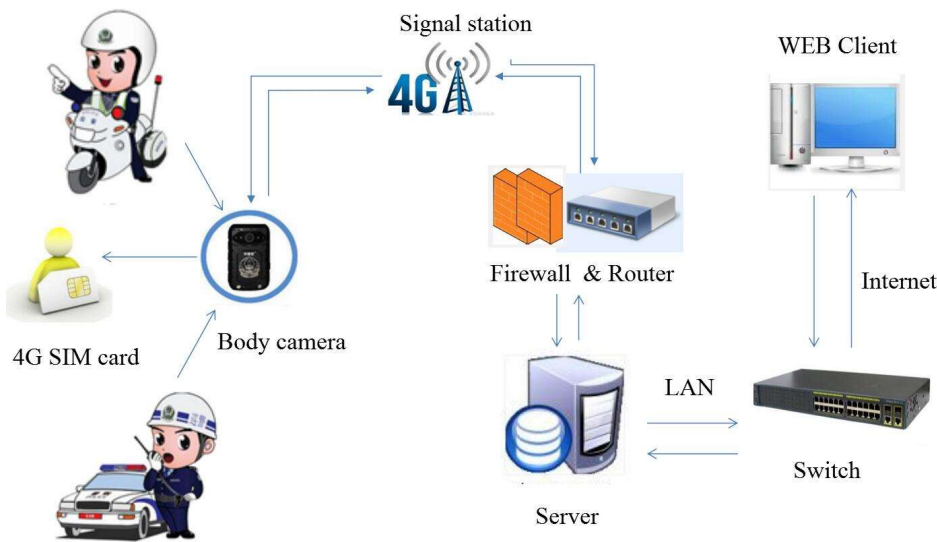

## Body Camera

**Wide Angle Wireless 3G LTE Police Body Camera, 40 MP 1080P, 32GB with GPS**

### Key Feature

- . 1080P 30fps Recording; 720P 30fps for 4G live view
- . HD 40MP, JPG, Max Resolution up to 7696\*4329
- . Built-in GPS: Remote Live Tracking
- . Built-in 3G / LTE-4G/WIFI: For wireless video/audio transmission;
- . 125 Degree Wide-angle Viewing
- . Continue Recording Time: 6 hours 1080p 30fps recording (with one battery, and turn 4G, WIFI off)

# Real - Time Intercom

- Extremely low power architecture
- Advanced Image Processing
- Advanced Video and Display Processing
- High-quality HD video
- Exceptionally efficient multi-core processor architecture

## Specification

1	Chip Set	Powerful Ambarella A12 core
2	OS	Linux 3.10.73
3	Startup Time	< 10 Seconds (From power on recording)
4	Image Sensor	1/2.9" color CMOS sensor, 4MP
5	Image Angle	HOV $\geq 125^\circ$
6	Light Compensation	Infrared Light, range up to 15 Meters; Up to 8 Meters with Visible face image
7	IR-Cut	Automatic
8	Snap shot	JPG, up to 40M(8640*4752) pixel
9	Video Format	H.264
10	Recording Resolution	1920×1080p30 for recording and 1280×720p30 for 4G live view
11	Low Bit Rate	Ambarella Smart AVC technology for volume saving
12	FPS	30fps
13	Audio Format	PCM
14	Dewarp	Dewarp processing for fish eye lens or wide-angle lens
15	Playback	32X Fast Forward
16	LCD	320*240, 2.0-inch TFT-LCD High-Resolution Color Display
17	LCD brightness	>200cd/m <sup>2</sup>
18	Water Mark	User ID, Time and date Stamp, GPS coordinates Imbedded into Video
19	Data Port	Mini USB & 14pin Auxiliary port
20	Storage Capacity	16GB/32GB/64GB/128GB